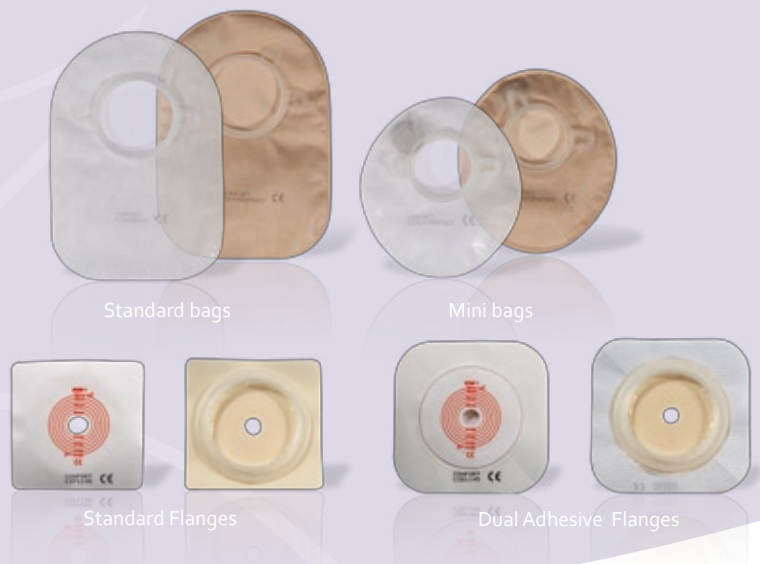

# Conforta<sup>®</sup> 2-piece colostomy pouches

The highly reliable 2-piece colostomy system consists of a flexible flange, fitted out with a ring, plus colostomy pouches that can be clicked onto this ring very easily.

The material used is designed for comfort and prevents irritation of the skin. The closed pouches are very discrete in terms of odour and noise.

- 1 100% hydrocolloid wafer, extremely skin-friendly and flexible

Excellent balance between secure adhesion to skin and easy removal.

- 2 Soft, breathable and water-resistant tissue to one or both sides – in white or beige

The tissue feels pleasant, prevents perspiration and dries fast after swimming or showering.

## Order codes Bags

Product code	Description	Colour	Tissue	Maximum cut size	Ring size	Package quantity
TCSCT10050	Standard	Transparant	Single Layer	38mm	50	15
TCSCT10060	Standard	Transparant	Single Layer	45mm	60	15
TCSCT10070	Standard	Transparant	Single Layer	57mm	70	15
TCSST10050	Standard	Beige	Single Layer	38mm	50	15
TCSST10060	Standard	Beige	Single Layer	45mm	60	15
TCSST10070	Standard	Beige	Single Layer	57mm	70	15
TCSCT11050	Standard with filter	Transparant	Single Layer	38mm	50	15
TCSCT11060	Standard with filter	Transparant	Single Layer	45mm	60	15
TCSCT11070	Standard with filter	Transparant	Single Layer	57mm	70	15
TCSST11050	Standard with filter	Beige	Single Layer	38mm	50	15
TCSST11060	Standard with filter	Beige	Single Layer	45mm	60	15
TCSST11070	Standard with filter	Beige	Single Layer	57mm	70	15
TCSST21050	Standard with filter	Beige	Twin Layers	38mm	50	15
TCSST21060	Standard with filter	Beige	Twin Layers	45mm	60	15
TCSST21070	Standard with filter	Beige	Twin Layers	57mm	70	15
TCMCT11050	Mini with filter	Transparant	Single Layer	38mm	50	15
TCMST11050	Mini with filter	Beige	Single Layer	38mm	50	15