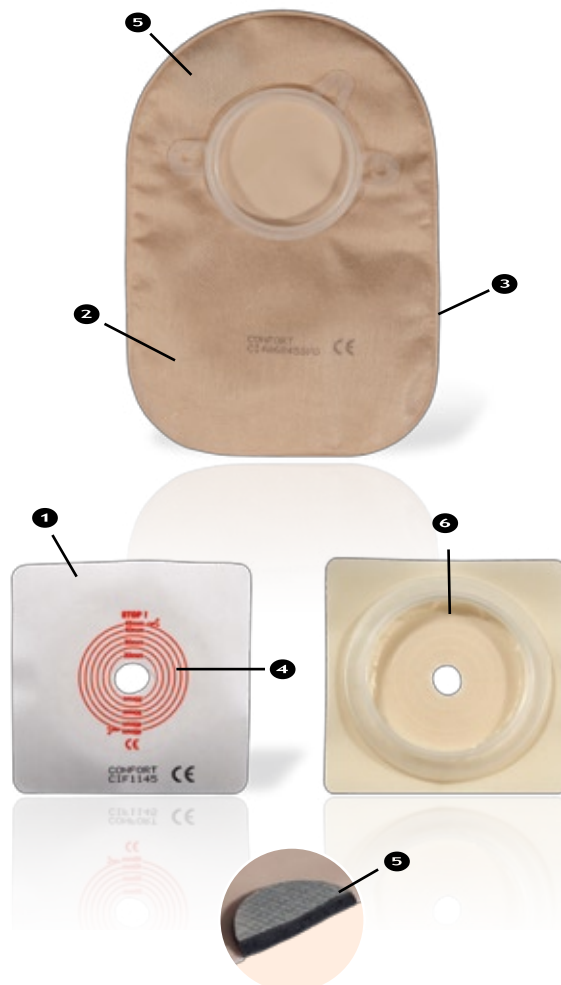

# Conforta<sup>®</sup> 2-piece colostomy pouches

The highly reliable 2-piece colostomy system consists of a flexible flange, fitted out with a ring, plus colostomy pouches that can be clicked onto this ring very easily.

The material used is designed for comfort and prevents irritation of the skin. The closed pouches are very discrete in terms of odour and noise.

- 1 100% hydrocolloid wafer, extremely skin-friendly and flexible

Excellent balance between secure adhesion to skin and easy removal.

- 2 Soft, breathable and water-resistant tissue to one or both sides – in white or beige

The tissue feels pleasant, prevents perspiration and dries fast after swimming or showering.

- 3 Virtually noise-free film in transparent or beige
- Impermeable to odour.

- 4 Skin patch

Available in pre-cut sizes or can be cut to measure.

- 5 Optional carbon filter

Removes odour and prevents 'ballooning' of the pouch.